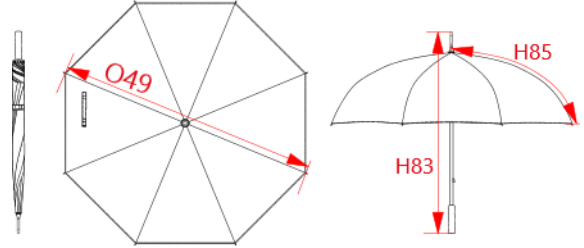

PROACT.®

REFERENCE : PA550

SIZES : U

COMPOSITION :

Main fabric : Polyester 210T - 60 For panels, belt closing, pleats on top and carry bag 100%polyester

Main fabric : Polyester 210T - 60 For 4 small panels 100% polyester

TECHNICAL DETAIL :

Manual opening

ARTICLE WEIGHT :

540 gr/pc

DESCRIPTION								COLORS	PANTONE SERIGRAPHIE
Français : Parapluie de golf professionnel English : Professional golf umbrella Nederlands : Professionele golfparaplu Deutsch : Profi-Golfschirm Español : Paraguas de golf profesional Italiano : Ombrello da golf professionale Português : Chapéu de chuva de golfe profissional								Black / White	
MEASUREMENT									
Description	U								
O49 Diameter of the umbrella	128								
H83 Height of the umbrella's shaft	100								
H85 Lenght of the umbrella's ribs	73								
PACKING									
Box	20 pcs / box U => L:101cm W:23.5cm H:17cm GW:12.9kg NW:11.9kg								