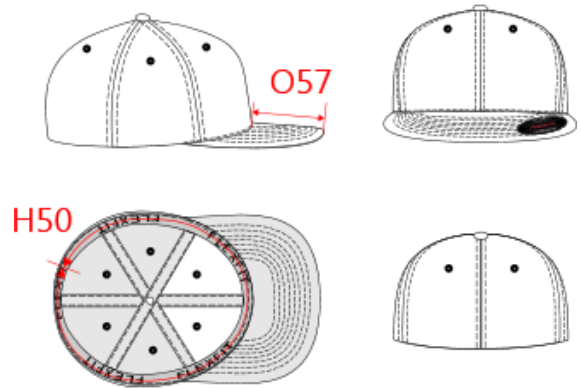

**REFERENCE :** KP903

**SIZES :** S/M\_L/XL

**COMPOSITION :**

Main material : Brushed Cotton/Elastane Twill 98/2 - 330 For crown of the cap. 98%cotton / 2%elastane

Main material : Brushed Cotton/Elastane Twill 98/2 - 330 For top part of the peak. 98%cotton / 2%elastane

Material 2 : Cotton / Polyester twill 60/40 - 205y For bottom part of the peak. 60%cotton / 40%polyester

Material 5 : PU quality As inner material of the peak. 100% polyurethane

**ARTICLE WEIGHT :**

100 gr/pc

DESCRIPTION
<b>Français :</b> Caquette FLEXFIT® coton brossé visière plate - 6 panneaux
<b>English :</b> FLEXFIT® brushed cotton cap with flat peak - 6 panels
<b>Nederlands :</b> FLEXFIT® pet en platte zonneklep - 6 panelen
<b>Deutsch :</b> 6 panel FLEXFIT® schirmmütze mit flachem schirm
<b>Español :</b> Gorra FLEXFIT® en algodón peinado con visera plana - 6 paneles
<b>Italiano :</b> Cappellino FLEXFIT® con visiera piatta - 6 pannelli
<b>Português :</b> Boné FLEXFIT® algodao escovado pala direita - 6 painéis

COLORS	PANTONE SERIGRAPHIE
Black	Black
Deep grey	7540C
Navy	433C

MEASUREMENT						
Description	S/M	L/XL				
H50 Tour de tête / Head measurement	55	57,50				
O57 Deep of the peak on baseball cap	7	7				